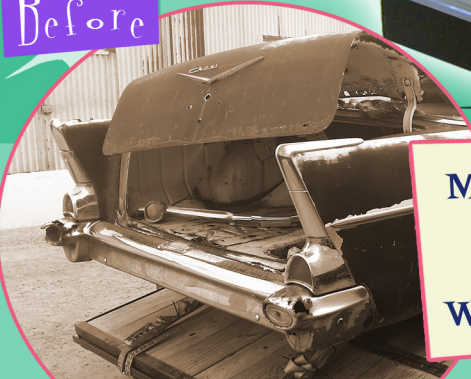

Car

COUCHES

Prices Starting at
\$3500.00

Before

Before

Made from original cars. not reproductions!
Custom made to special order...
meaning endless options!
Working lights & Industrial grade materials!

www.sweetsofas.com
624 N. Main St., Chadwick, IL 61014