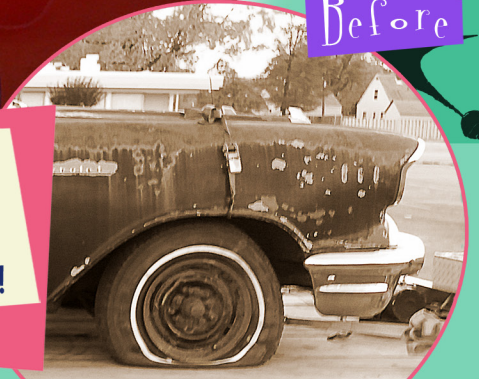

Car

COUCHES

Prices Starting at
\$3500.00

Before

Before

Made from original cars. not reproductions!
Custom made to special order...
meaning endless options!
Working lights & Industrial grade materials!

www.sweetsofas.com
624 N. Main St., Chadwick, IL 61014